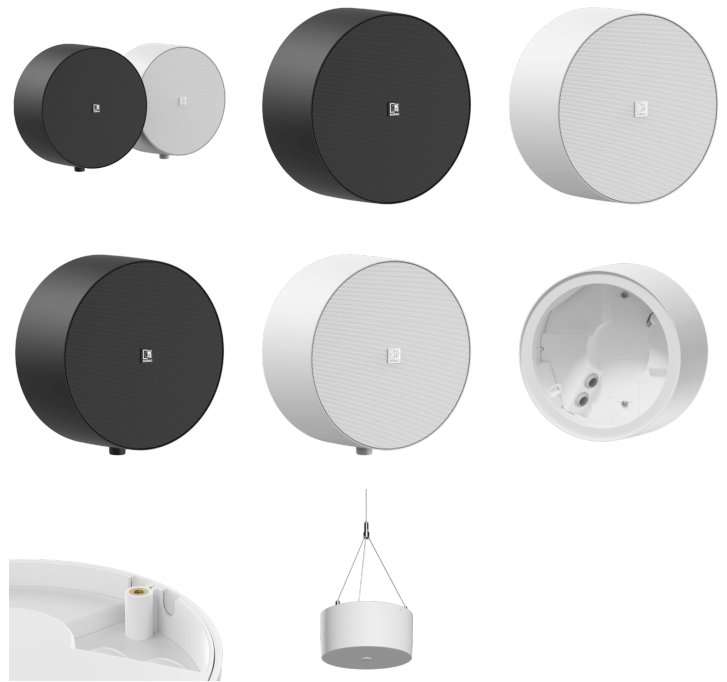

Highlights:

- Minimalistic and elegant housing
- With or without volume controller
- High intelligibility and sound accuracy
- Connection through SnapConnect™ terminals
- Diverse mounting possibilities
- Optional suspension kit (CSK100)

Product information:

The NELO706 surface-mount loudspeakers allow installation to any wall or ceiling where functional and cost-efficient reproduction for music & speech is required. It features a 6.5" broadband loudspeaker with a continuous power handling of 10 Watt (RMS) and is fitted with a line transformer for use in 70V/100V public address systems with power tapings for 6W and 3W. The housing is minimalistic and elegant designed with a very narrow border and a finely perforated steel grill on the front. Connections are made through SnapConnect™ terminals, offering a faster, more reliable and safer choice for fixed installations. The NELO706 are available in various models with (NELO706V) and without (NELO706) individual volume controller on its side while being available in two different colours (Black /B & White /W) to blend in with any residential, commercial or industrial environment.

Applications:

- Residential
- Retail
- Hotels
- Corporate

CSK100 - Optional suspension kit

Voltage:

70-100 Volt